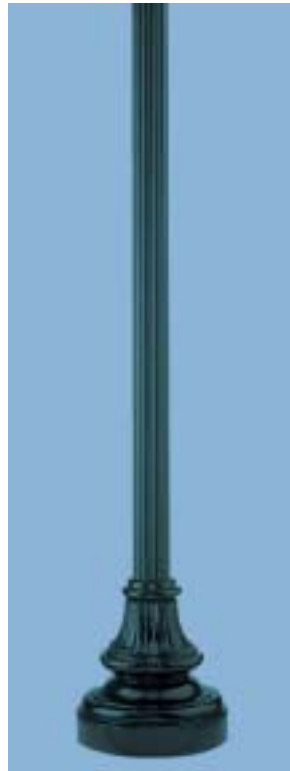

Style VI

Mounting Height: 12'
Black Aluminum