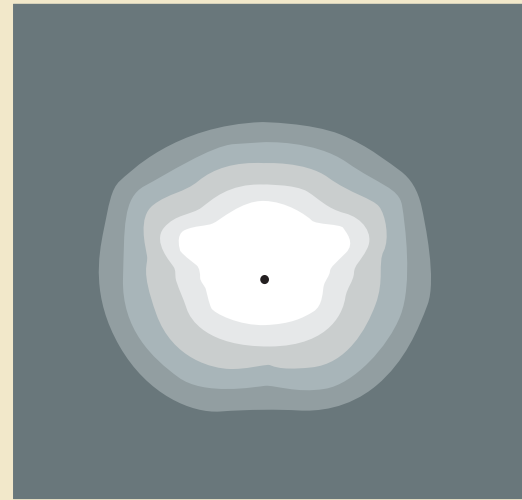

Sanibel (Special Order)

Light Source: High-Pressure Sodium (Golden Yellow)

Wattage: 100 **Lumens:** 9,500

Light Source: Metal Halide (White)

Wattage: 100 **Lumens:** 9,000

Light Pattern: IESNA Type III (Oval)

IESNA Cutoff Classification: Full Cutoff

Light Distribution Pattern

Posts Available:

Name	Mounting Heights	Color
Smooth Concrete	12'	Black
Smooth Concrete	16'	Black

Note: These poles and fixtures are not stocked by Progress Energy. They must be special ordered and require up to eight weeks lead time for arrival.

Features

Benefits

No installation cost*	Frees up capital for other projects
Design services by lighting professionals included	Meets industry standards and lighting ordinances
Maintenance included	Eliminates high and unexpected repair bills
Electricity included	Less expensive than metered service
Warranty included	Worry-free
One low monthly cost on your electric bill	Convenience and savings for you
Turnkey operation	Provides hassle-free convenient installation and service
Backed by over 40 years of experience	A name you can trust today...and tomorrow

*Based on normal installation conditions