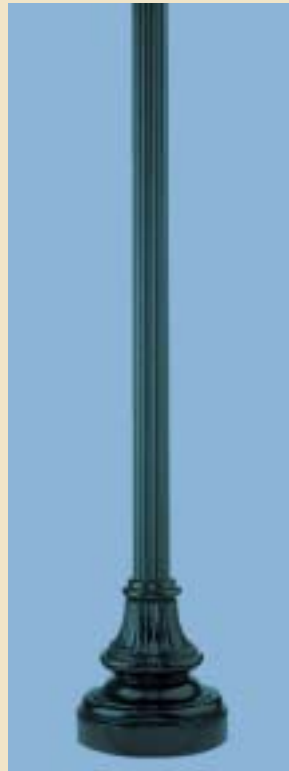

Mitchell

Mitchell with Ribs, Band and Medallions

Monticello*

Mitchell Top Hat

Mitchell Top Hat with Ribs, Band and Medallions

Twin Bracket A*

* Note: The Monticello fixture and Twin Bracket A are not stocked by Progress Energy. They must be special ordered and require up to eight weeks lead time for arrival.

All fixtures are available in:
9,000 Lumens Metal Halide (white)
9,500 Lumens High-Pressure Sodium
(golden yellow)

See reverse to determine which posts are approved for use with the Twin Bracket A.

Style V
Mounting Heights: 12' or 16'
Black Aluminum

Style VI
Mounting Height: 12'
Black Aluminum

Style VII
Mounting Height: 13'
Black Concrete

Note: These posts are not stocked by Progress Energy. They must be special ordered and require up to eight weeks lead time for arrival.